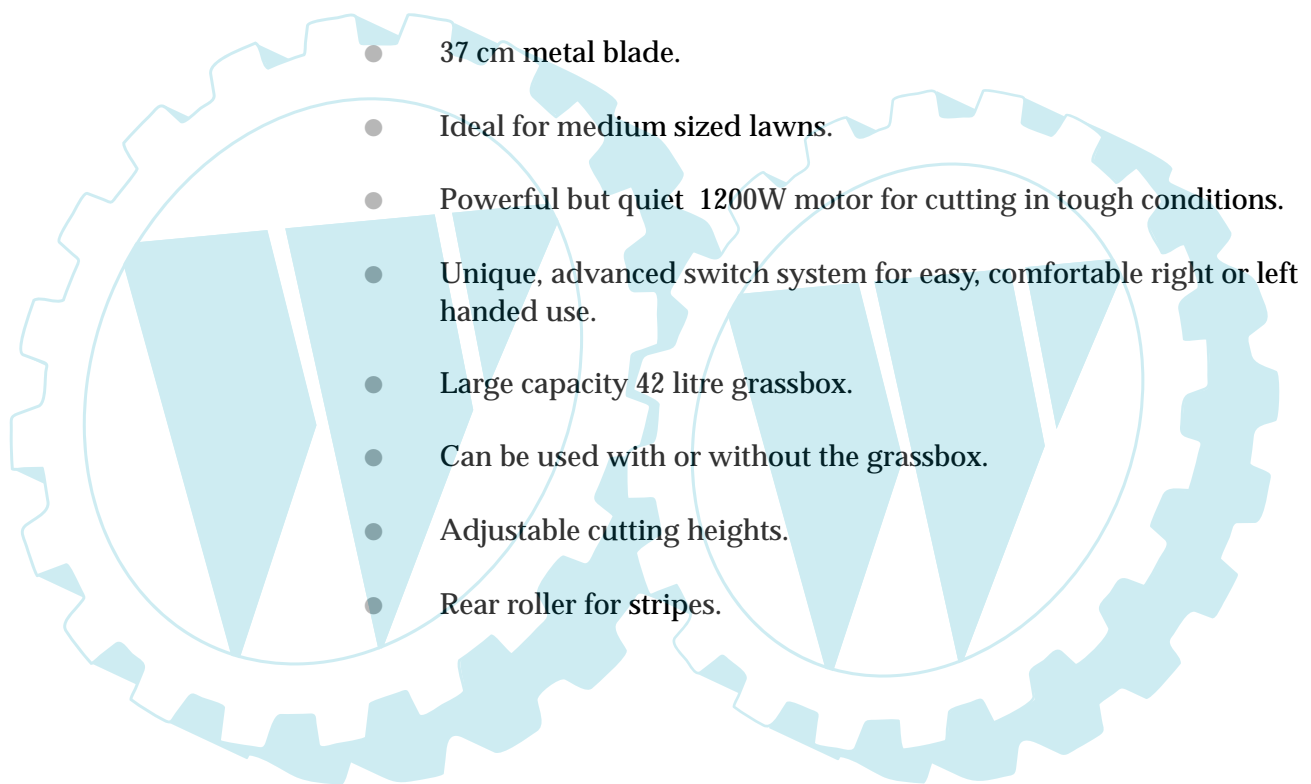

MODEL Flymo Venturer 370 Roller
9647221-01

Venturer 370

Electric wheeled lawnmower

The modern way to a traditional lawn finish

- 37 cm metal blade.
- Ideal for medium sized lawns.
- Powerful but quiet 1200W motor for cutting in tough conditions.
- Unique, advanced switch system for easy, comfortable right or left handed use.
- Large capacity 42 litre grassbox.
- Can be used with or without the grassbox.
- Adjustable cutting heights.
- Rear roller for stripes.

Features

Motor Power	1200 W
Cutting Width	37 cm
Heights of cut	6 (20 - 70 mm)
Grassbox Capacity	42 Litres
Wheel Tread	Plastic
Adjuster	Quicksets
Carton Dimensions	802x474x572 mm
Weight (Unpacked)	15 Kg
Weight (Packed)	19 Kg