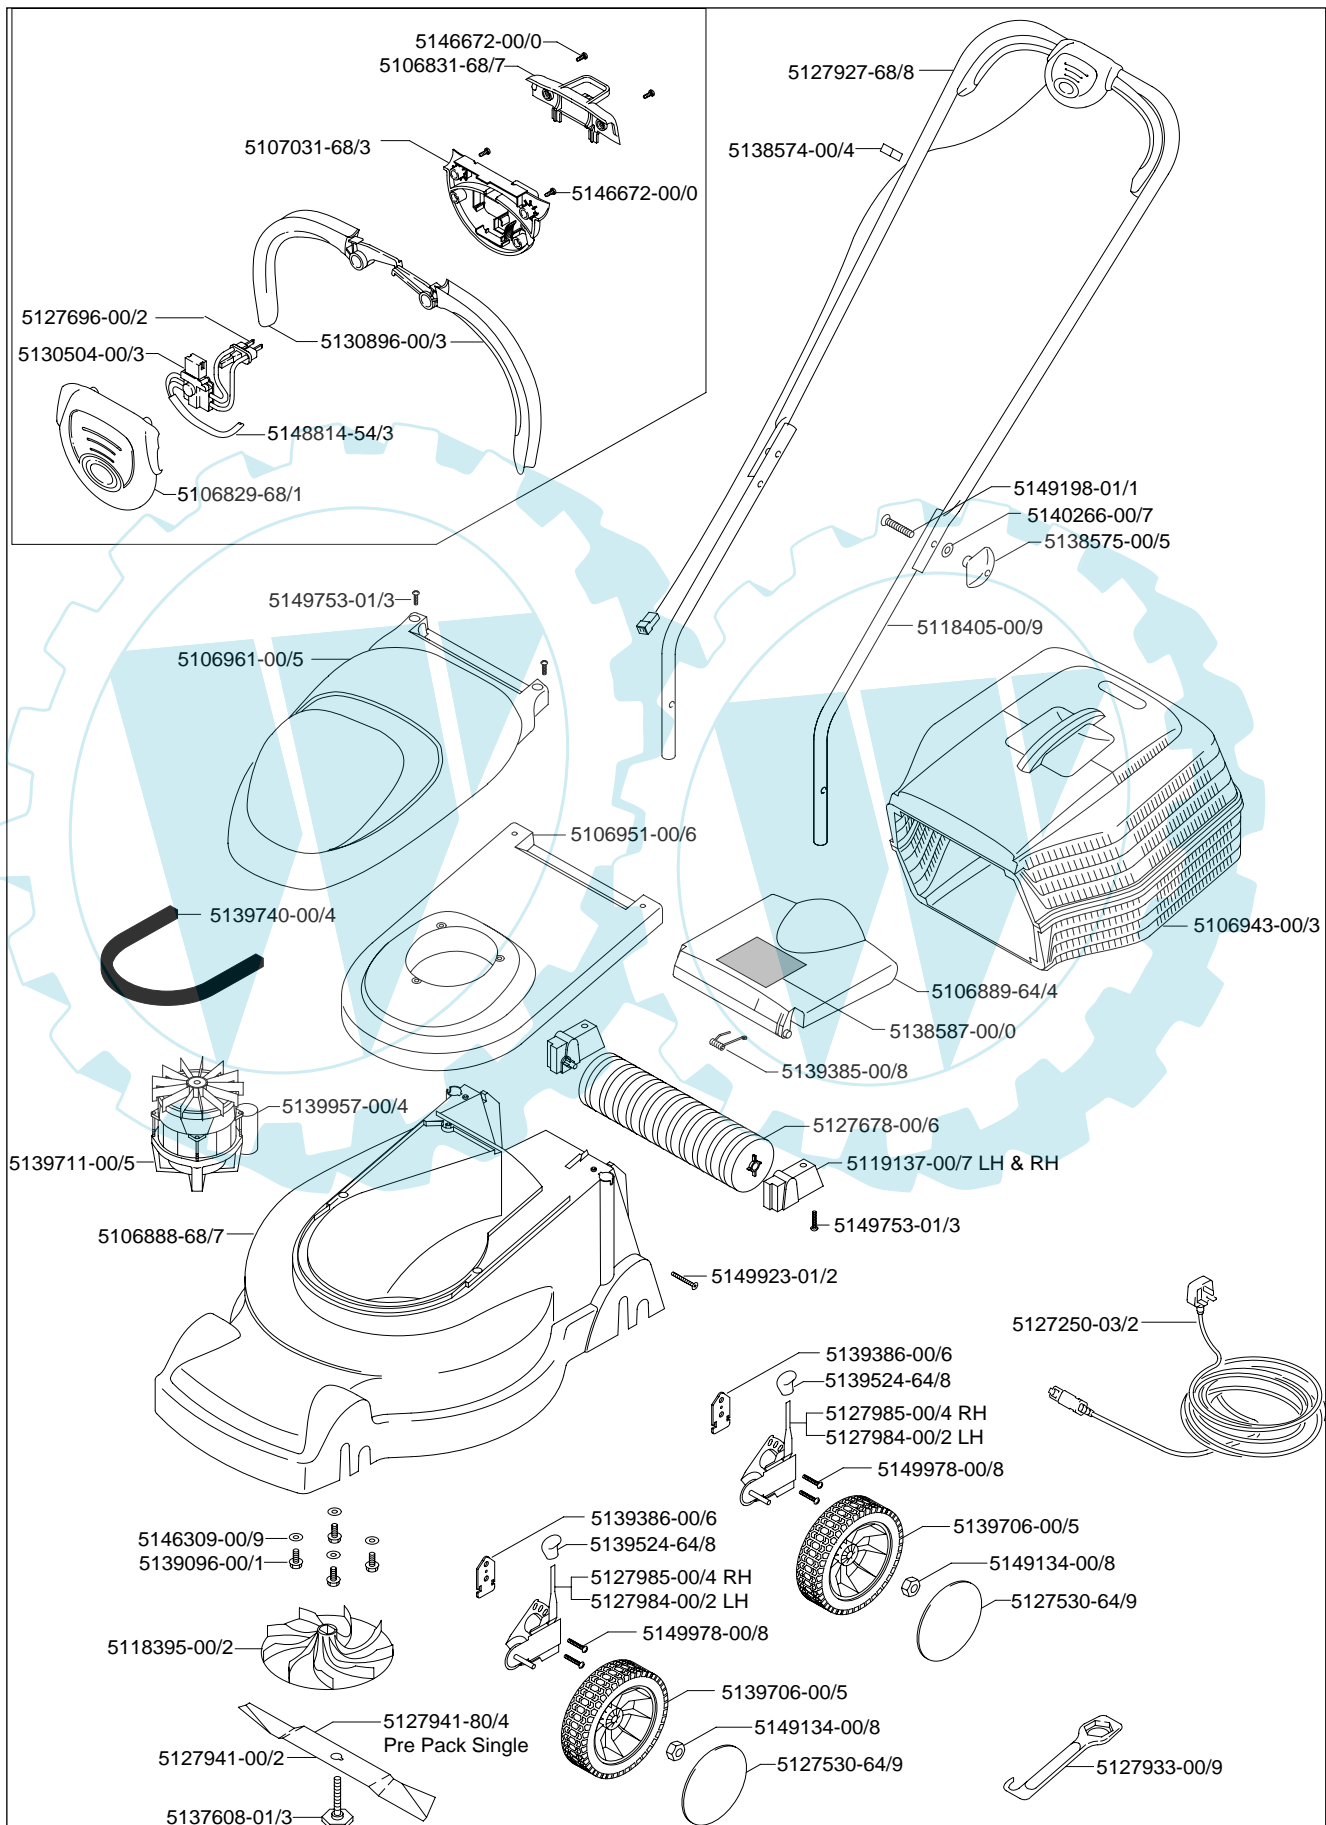

MODEL Flymo Venturer 370 Roller
9647221-01

Venturer 370

Electric wheeled lawnmower

The modern way to a traditional lawn finish

- 37 cm metal blade.
- Ideal for medium sized lawns.
- Powerful but quiet 1200W motor for cutting in tough conditions.
- Unique, advanced switch system for easy, comfortable right or left handed use.
- Large capacity 42 litre grassbox.
- Can be used with or without the grassbox.
- Adjustable cutting heights.
- Rear roller for stripes.

Features

Motor Power	1200 W
Cutting Width	37 cm
Heights of cut	6 (20 - 70 mm)
Grassbox Capacity	42 Litres
Wheel Tread	Plastic
Adjuster	Quicksets
Carton Dimensions	802x474x572 mm
Weight (Unpacked)	15 Kg
Weight (Packed)	19 Kg